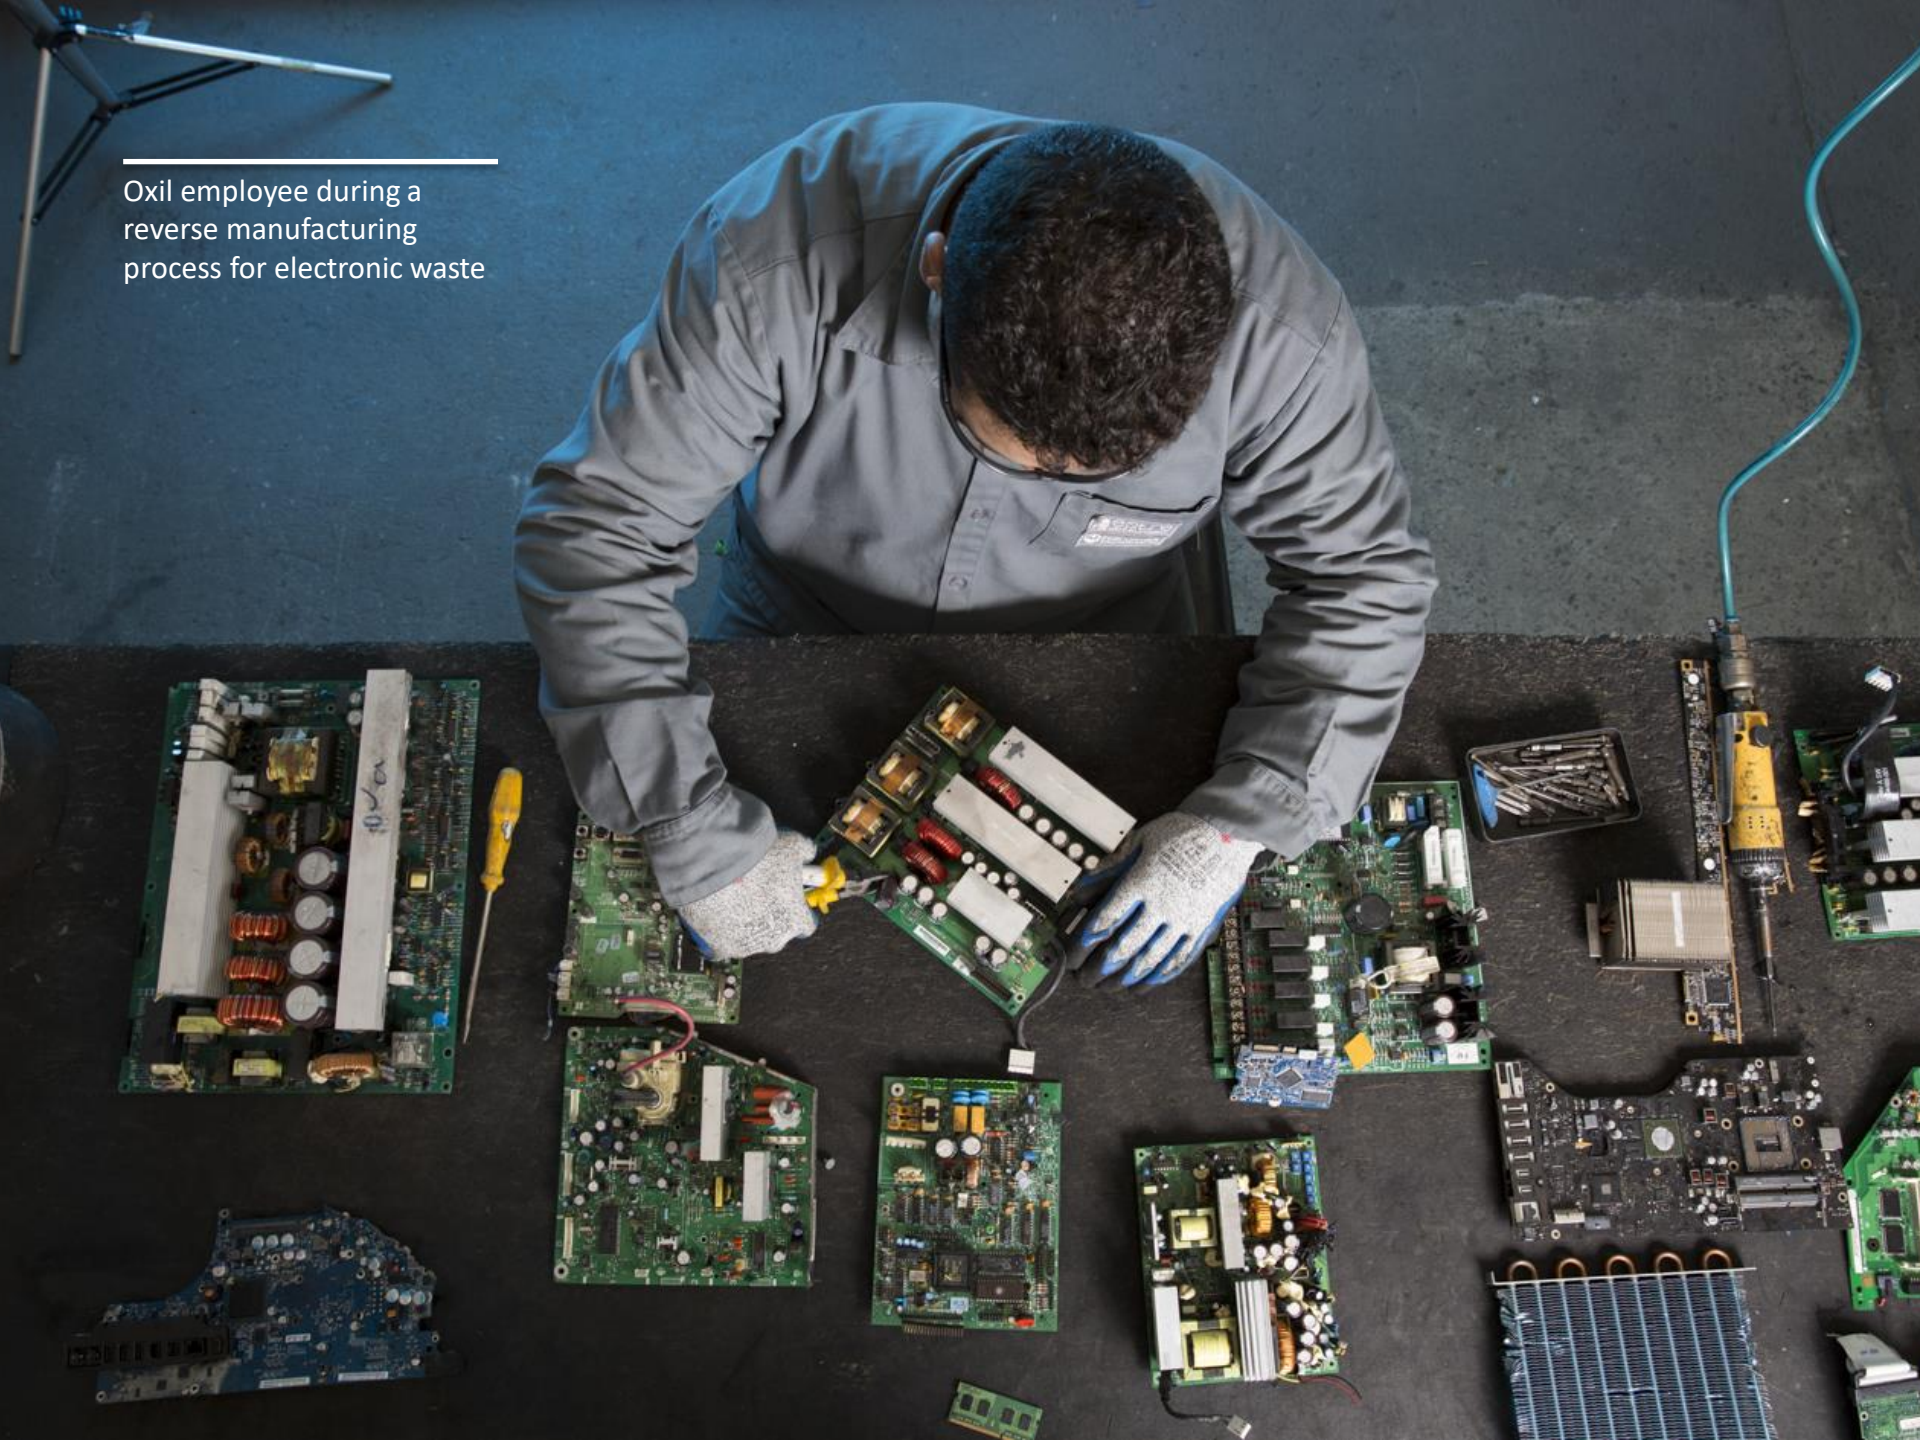

estrela

LIXO É SÓ O COMEÇO

Aerial View of the Paulinia
(SP) sanitary landfill

Aerial View of the Fazenda Rio Grande
(PR) sanitary landfill

Aerial View of biogas
burning facility in
Paulínia (SP)

Biogas burning facility in Paulinia (SP)

Biogas burning facility,
in Paulinia (SP), which
generates carbon credits

Oxil employee during a reverse manufacturing process for electronic waste

Tyrannosaurus operation,
producing refuse-derived
Fuel (RDF)

Team responsible for the sweeping service at Curitiba

Public sanitation
employees in Arcaju

Estre's waste
collection truck